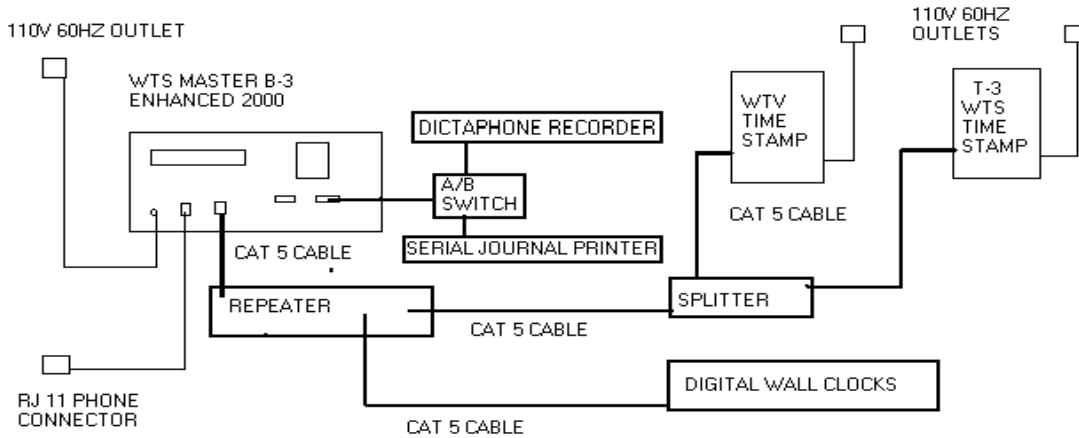

**SYSTEM SHOWN BELOW ILLUSTRATES ENHANCED B-3 MASTER
AND CURRENTLY AVAILABLE OPTIONS**

DIAGRAM OF WIDMER TIME OATS COMPLIANT MASTER ATOMIC CLOCK SYSTEM B-3 ENHANCED

WTV seconds dot matrix printer time stamp.

The Enhanced B-3 Master allows both seconds machines and full minute time stamps to work off the same master circuit. Sample impressions of both models shown below.

1998-07-09 15:32:23

WTV sample imprint not to size